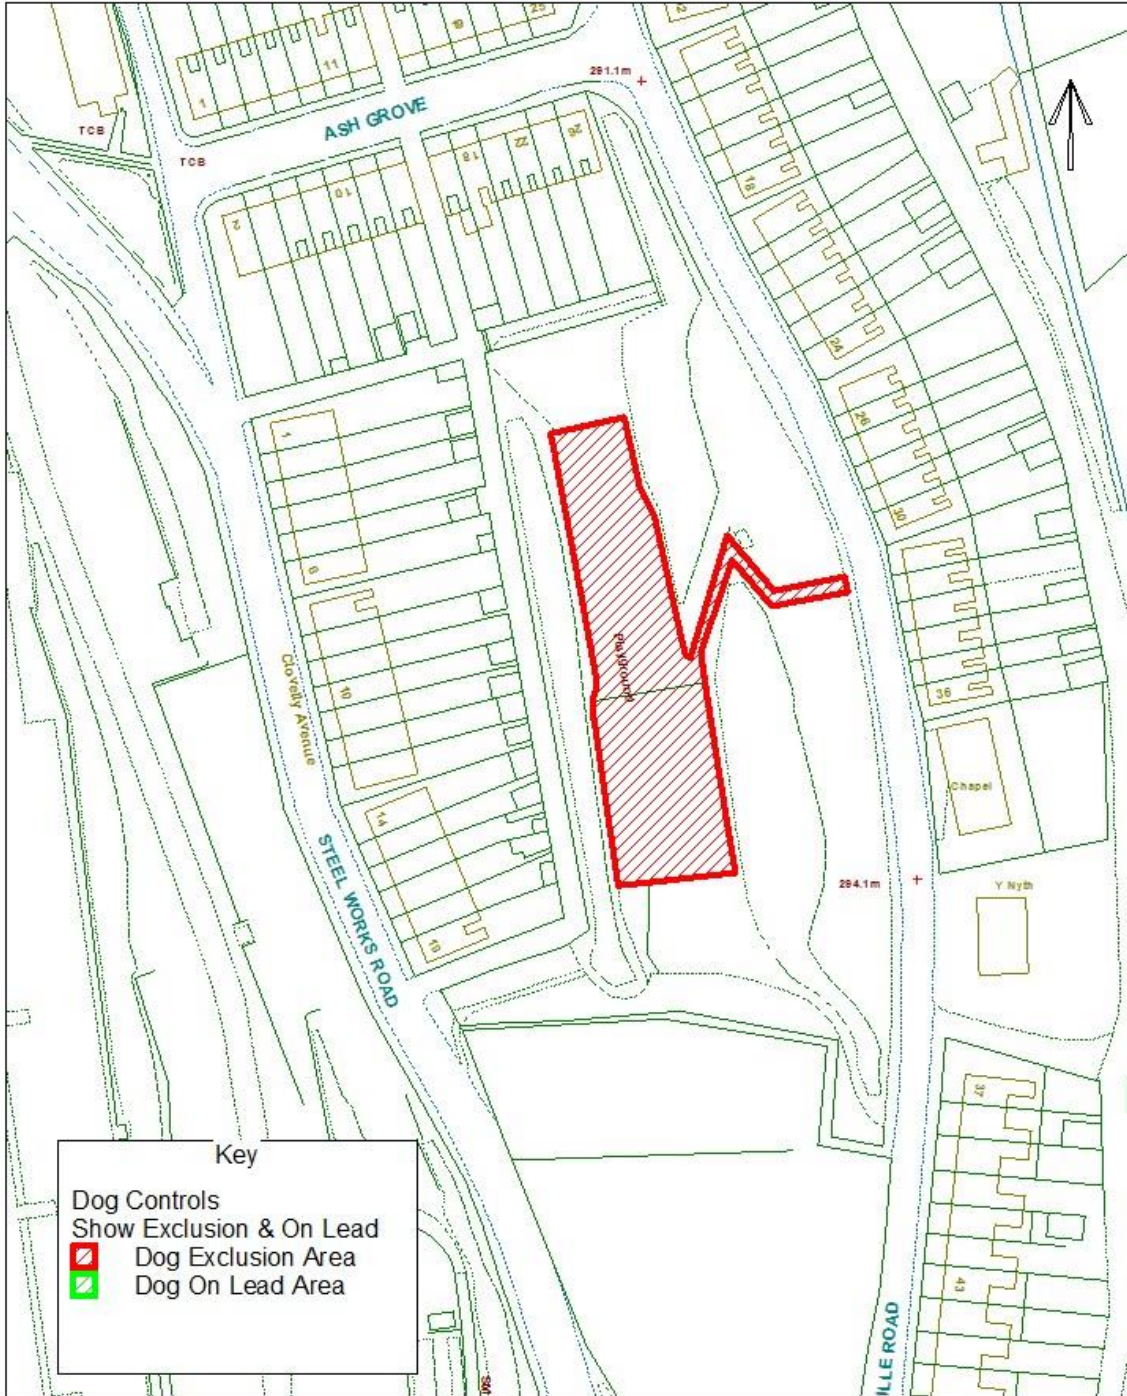

Blaenau Gwent County Borough Council

Dog Controls - Public Space Protection Order

Order Ref. No: PSPO-DC-088

Site Name: Playground at Eastville Road, Ebbw Vale.

Easting: 317511 Northing: 208446

Reproduced from the Ordnance Survey Mapping with the permission of Her Majesty's Stationary Office (C) Crown Copyright. Unauthorised reproduction infringes Crown Copyright and may lead to prosecution or civil proceedings. BGCC - LA09002L.

Agpwyddedig o Fapanir Ordnance Survey osodolir Ebbw Vale (Ebbw Vale) (C) Hawlfraif y Gwladfa. Yn eiddo agpwyddedig heb awdurdod yr Iorw Hawlfraif y Gwladfa a gall arwain at enydd neu oeddiwr sifil. BGCC - LA09002L.