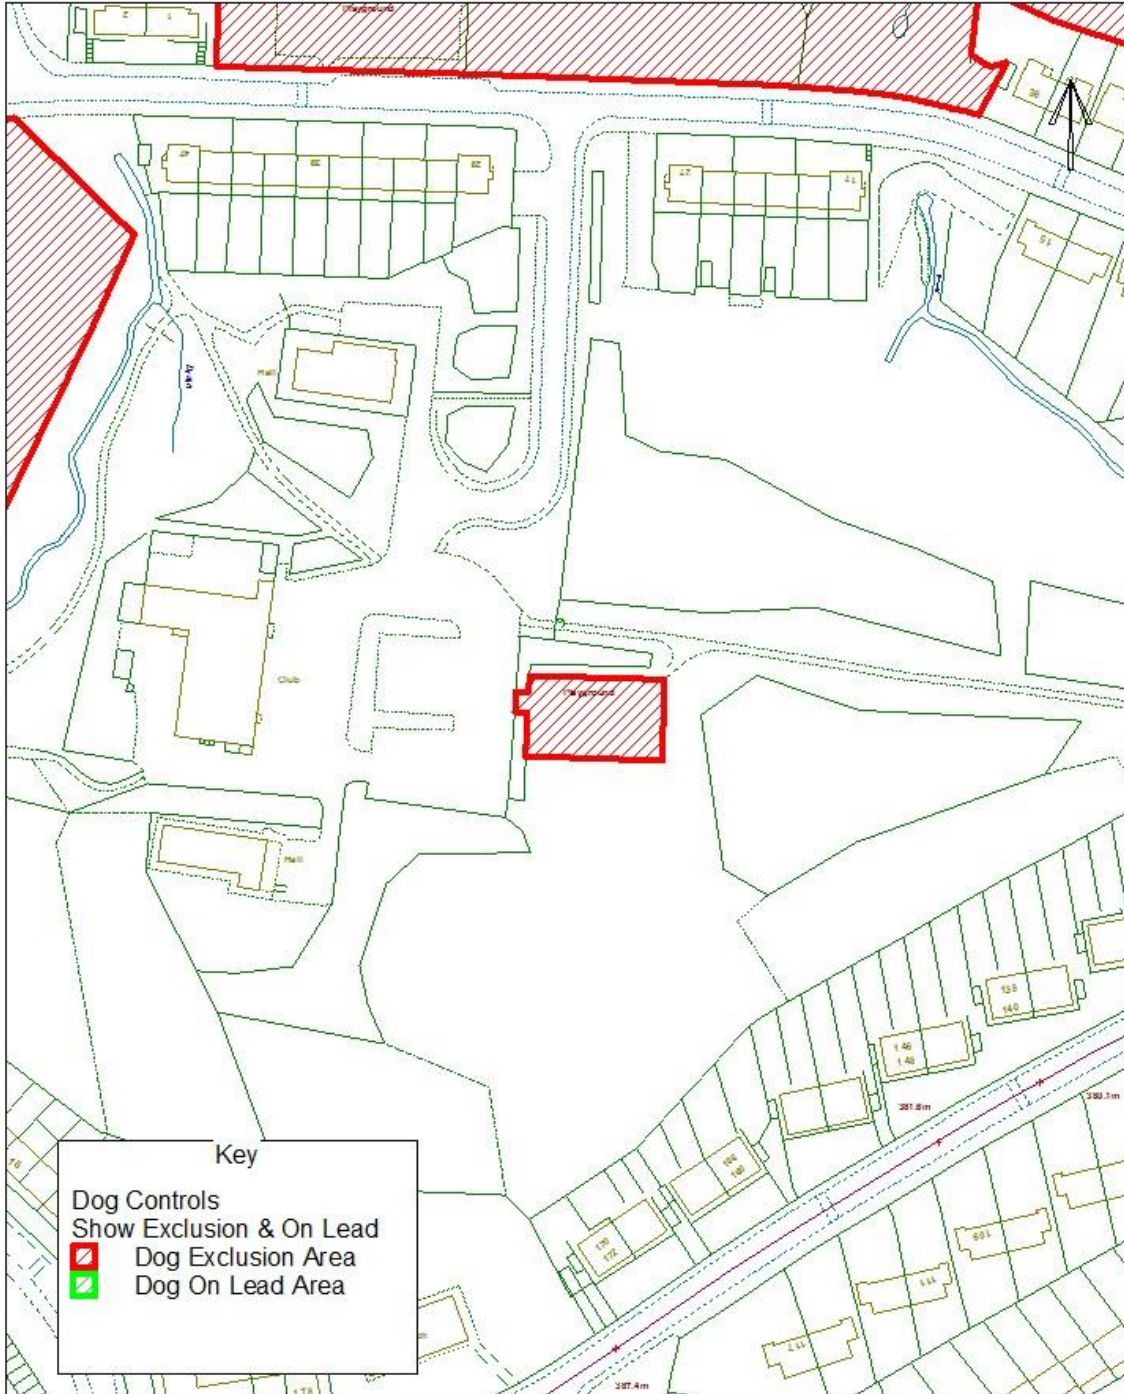

Blaenau Gwent County Borough Council

Dog Controls - Public Space Protection Order

Order Ref. No: PSPO-DC-085

Site Name: Play area at Darby Crescent, Hilltop, Ebbw Vale.

Easting: 315920 Northing: 209537

Reproduced from the Ordnance Survey Mapping with the permission of Her Majesty's Stationary Office (C) Crown Copyright. Unauthorised reproduction infringes Crown Copyright and may lead to prosecution or civil proceedings. BGDCB - LA09002L.

Agrewyd o Fapan'r Ordnance Survey osodolir Rhwyd-Llyd a Mawntyl (c) Howffraid y Gorn. Yn eiddo gwybodaeth heb awdurdod yr eidd Howffraid y Gorn a gall arwain at enghid neu achosion sifil. BGDCB - LA09002L.