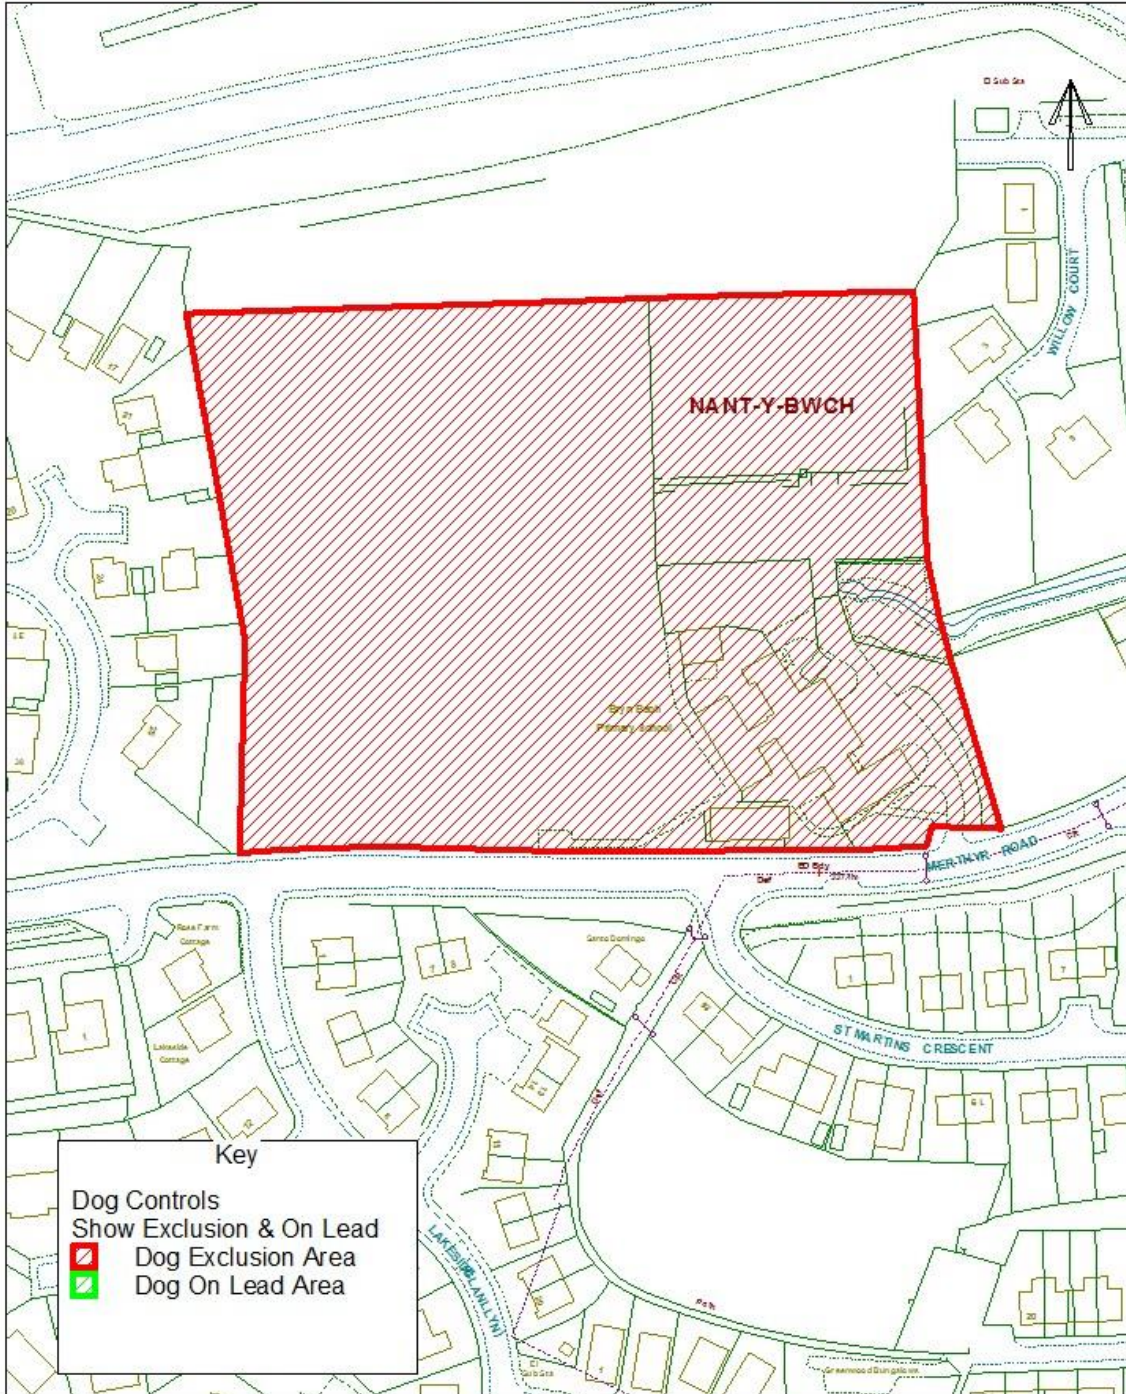

Blaenau Gwent County Borough Council

Dog Controls - Public Space Protection Order

Order Ref. No: PSPO-DC-099

Site Name: Brynbach Primary School, Merthyr Road, Tredegar

Easting: 313000 Northing: 210492

Reproduced from the Ordnance Survey Mapping with the permission of Her Majesty's Stationary Office (C) Crown Copyright. Unauthorised reproduction infringes Crown Copyright and may lead to prosecution or civil proceedings. BGCC - LA09002L.

Atgynwyd o Fapanr Ordnance Survey osodol Rhwyd Llyda Eri (Kwadrat) (c) Howffrant y Gorn. Ytzeo atgynrhu heb awdurdwr yr tom Howffrant y Gorn a gall anwrt at orywiad seu oeroster sNL BGCC - LA09002L.