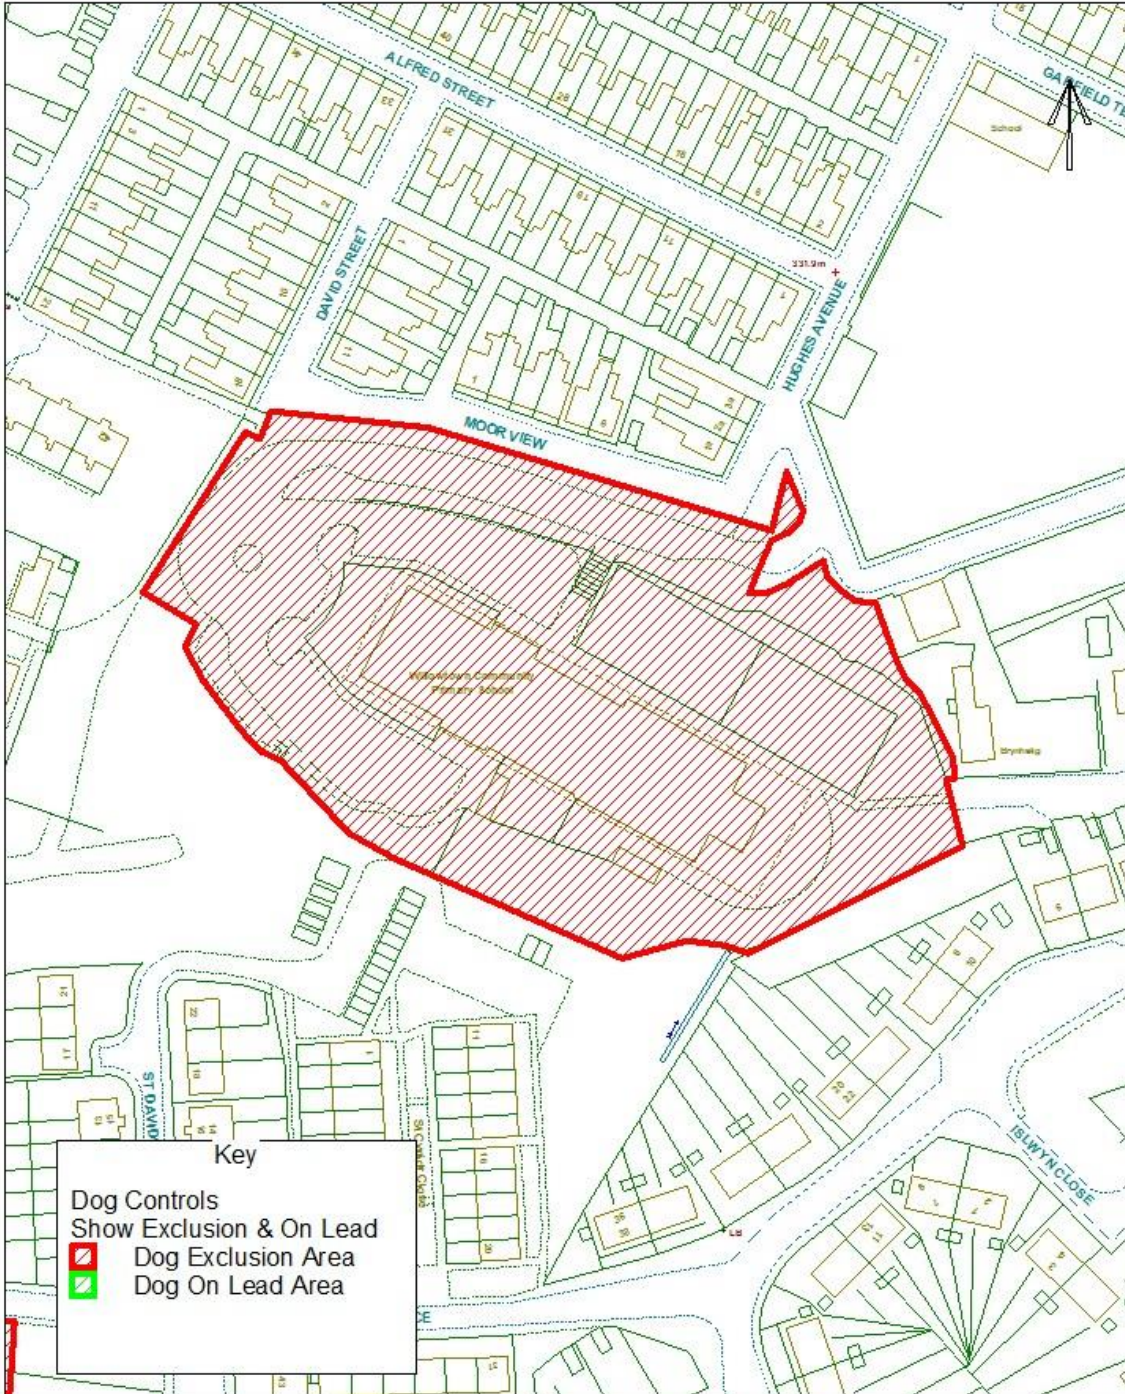

Blaenau Gwent County Borough Council

Dog Controls - Public Space Protection Order

Order Ref. No: PSPO-DC-082

Site Name: Willowtown Primary School, Brynheulog Street, Ebbw Vale.

Easting: 316267 Northing: 209890

Reproduced from the Ordnance Survey Mapping with the permission of Her Majesty's Stationary Office (C) Crown Copyright. Unauthorised reproduction infringes Crown Copyright and may lead to prosecution or civil proceedings. BGCC - LA09002L.

Aggwyblytiad o Fapanil Ordnance Survey osodolion Ebbw Vale a'r Wladfa (c) Howffraid y Gorn. Yn eiddo aglyblychi heb awdurdod yr eidd Howffraid y Gorn a gall arwain at enghid neu oeroster sŵl. BGCC - LA09002L.