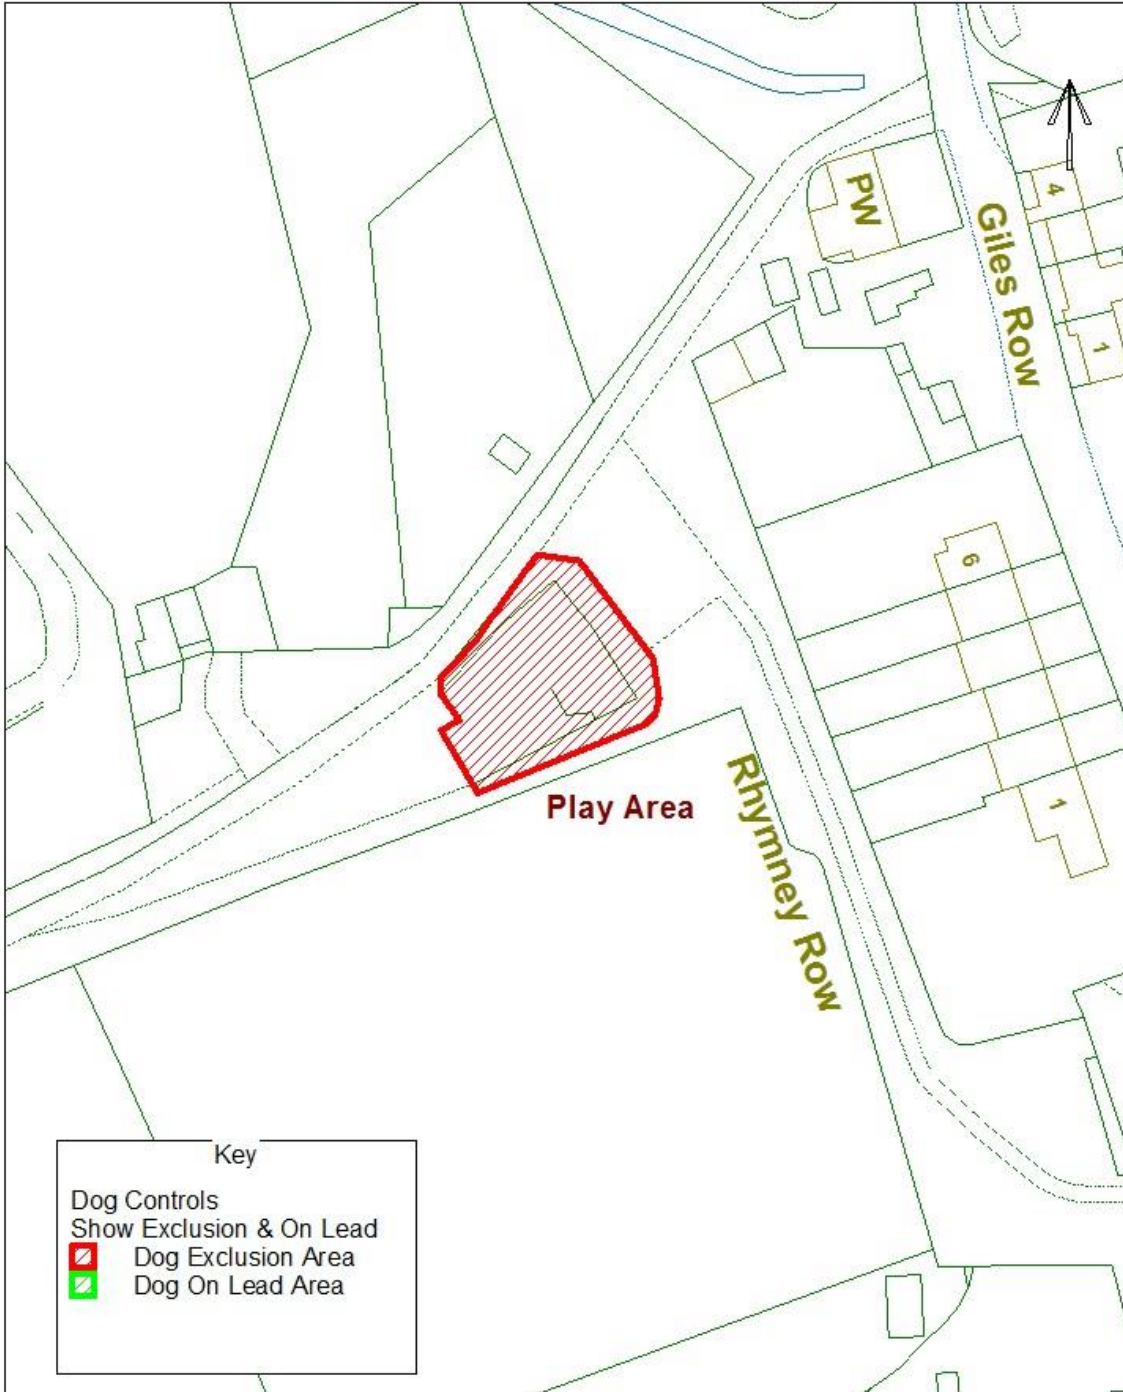

Blaenau Gwent County Borough Council

Dog Controls - Public Space Protection Order

Order Ref. No: PSPO-DC-097

Site Name: Playground behind Rhymney Road, Trefil, Tredegar.

Easting: 311987 Northing: 212614

Atgynhwyf i Fapan'r Ordnance Survey osodol Rhwyf Llyda Eri (Mawrth) yd Rhwyf y Gwmwl y Ffynion. Yn eiddo atgynhwyf heb awdurdod yr Iorri Rhwyf y Gwmwl y Ffynion a gall arwain at orydwad neu orydwad sŵn. BGDCB - LA09002L.