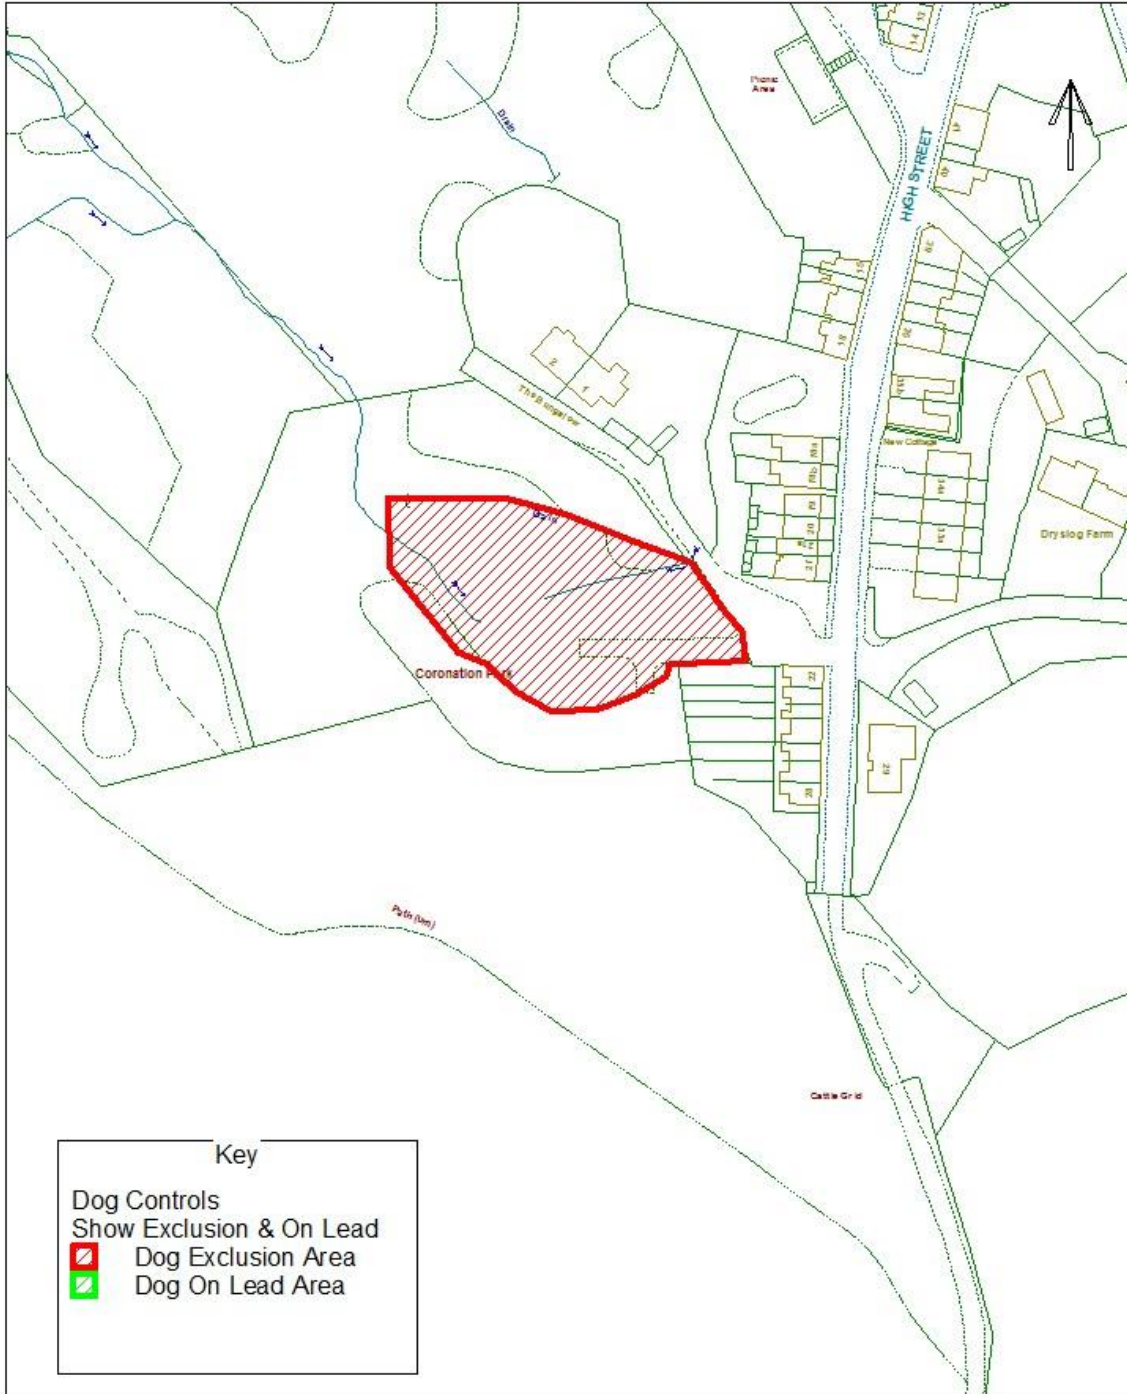

Blaenau Gwent County Borough Council

Dog Controls - Public Space Protection Order

Order Ref. No: PSPO-DC-087

Site Name: Coronation Park, High Street, Ebbw Vale.

Easting: 316617 Northing: 208473

Aggrwyddwyd o Fapan'r Ordnance Survey osodolion Ebbw Vale a Mynydd y Gof i'r Hwltraffordd y Gwam. Yn eiddo atgabyddu heb awdurdod yr eiddo Hwltraffordd y Gwam a gall arwain at enyddu neu oerdder sŵl. BGDC - LA69002L.