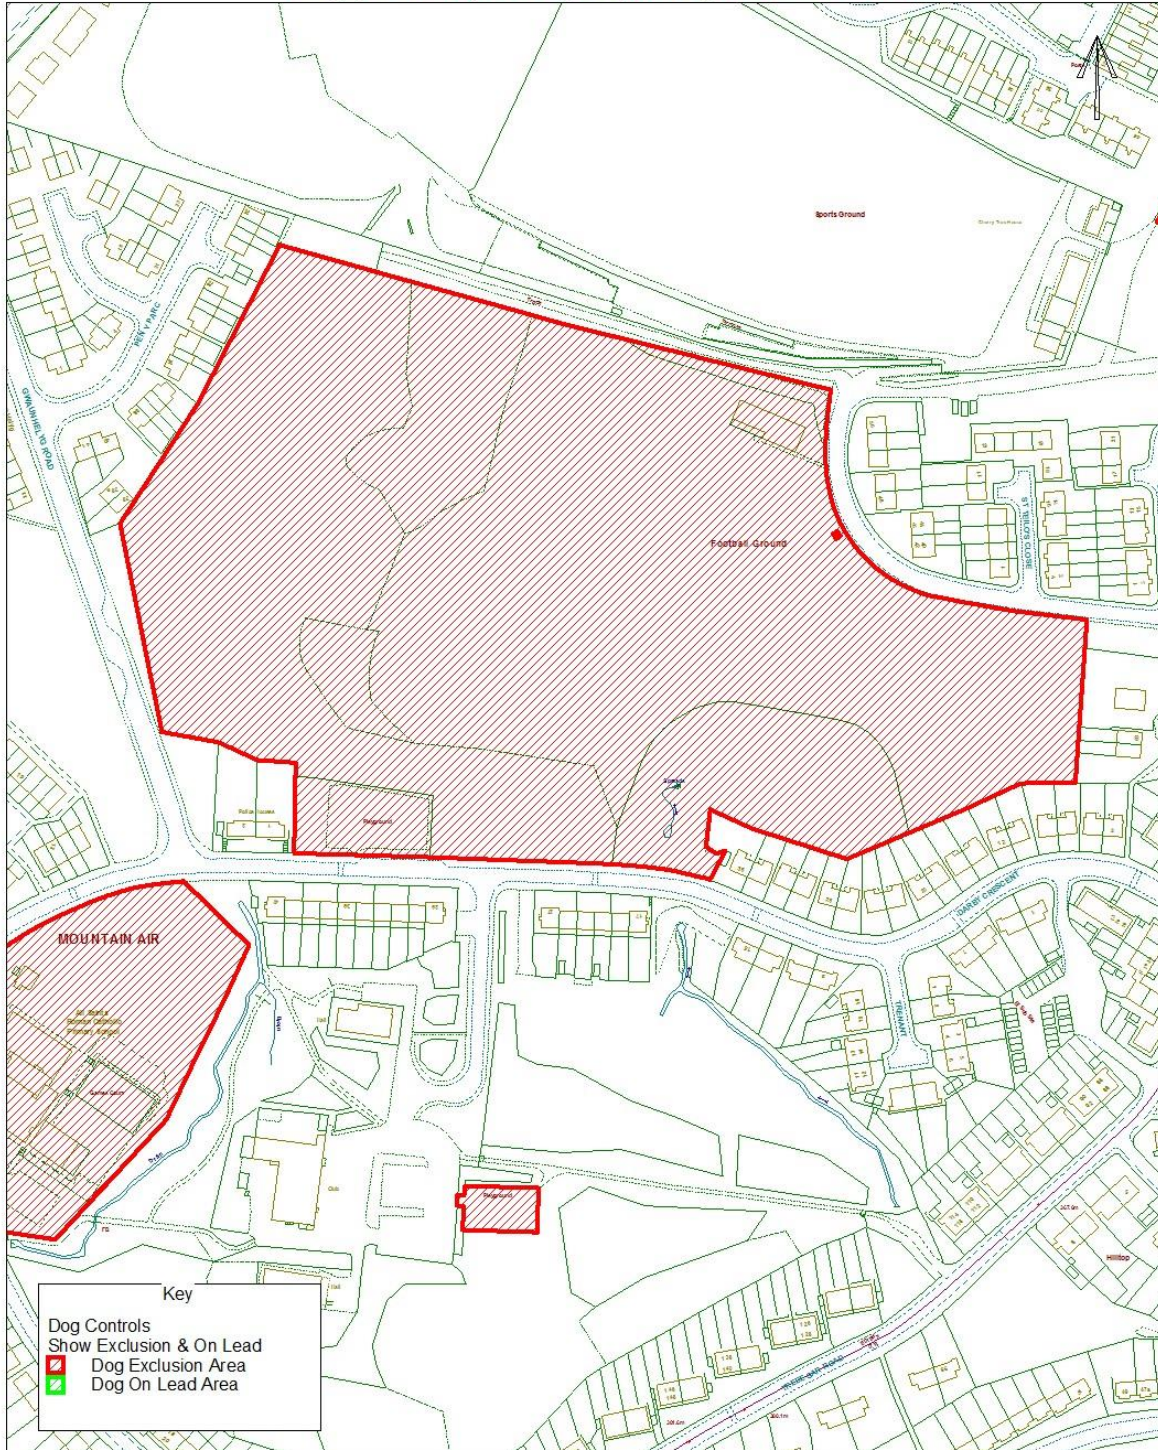

Blaenau Gwent County Borough Council

Dog Controls - Public Space Protection Order

Order Ref. No:	PSPO-DC-084
Site Name:	Hilltop Stadium, recreation ground, Darby Crescent, Ebbw Vale.
Easting:	315958
Northing:	209718