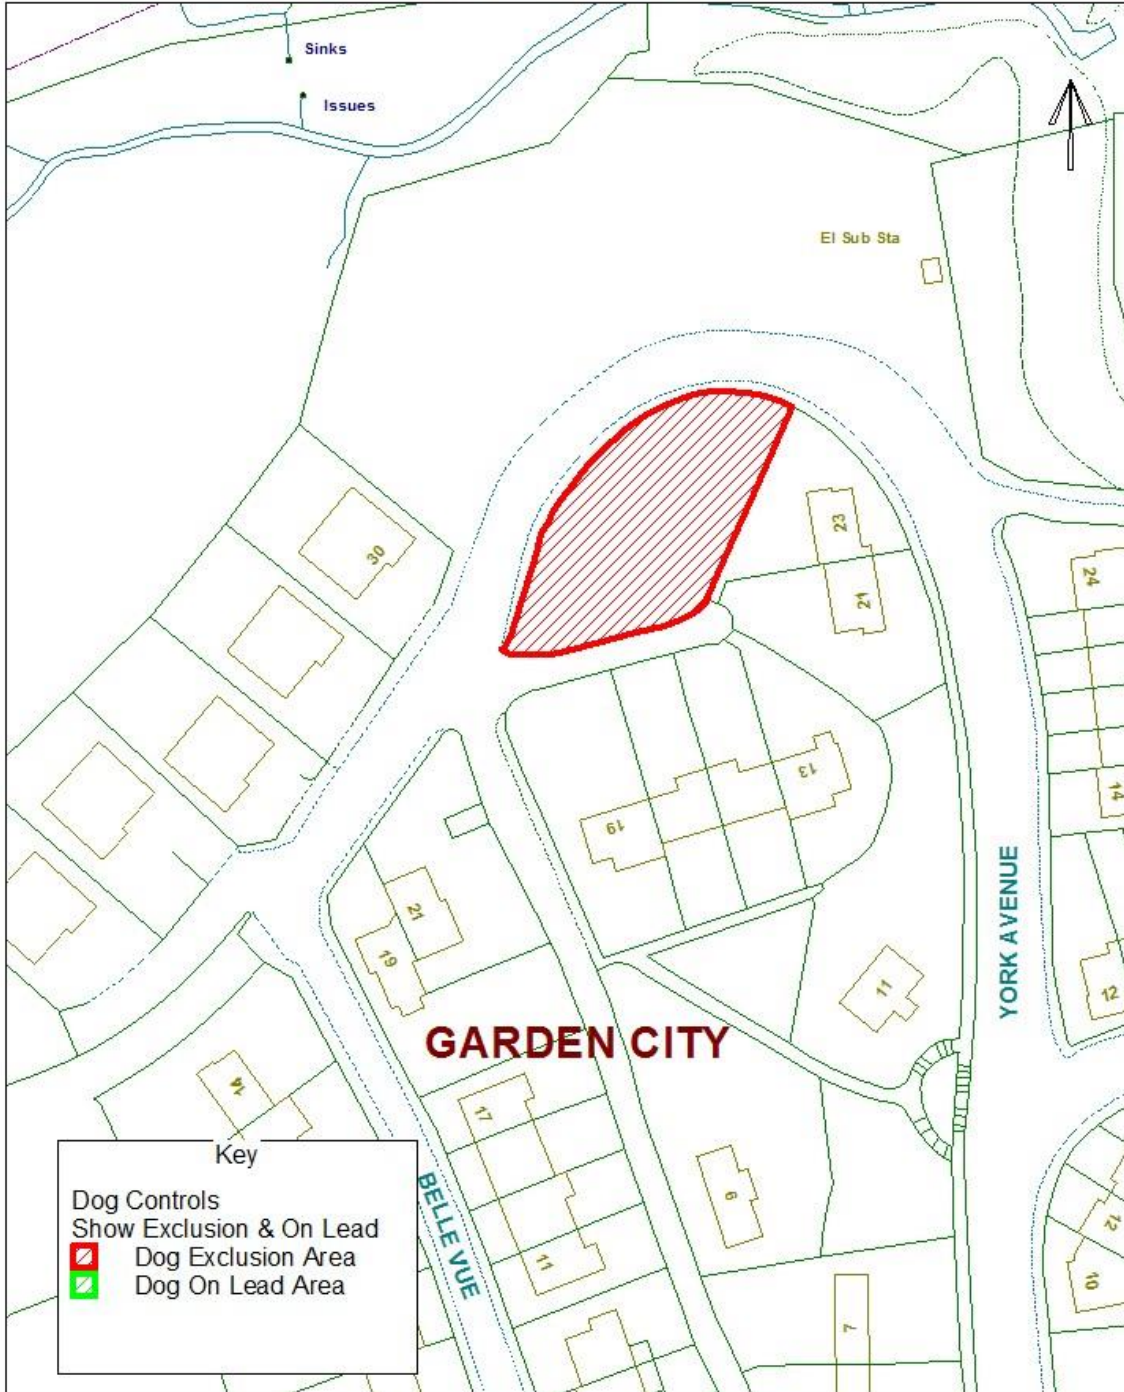

Blaenau Gwent County Borough Council

Dog Controls - Public Space Protection Order

Order Ref. No: PSPO-DC-089

Site Name: Playground at York Avenue, Garden City, Ebbw Vale.

Easting: 316852 Northing: 207886

Reproduced from the Ordnance Survey Mapping with the permission of Her Majesty's Stationary Office (C) Crown Copyright. Unauthorised reproduction infringes Crown Copyright and may lead to prosecution or civil proceedings. BGCC - LA09002L.

Atgynwyd o Fapanil Ordnance Survey osodol Rhwyd-Llyda Eri (Kwadrat) (C) Hawlfraif y Gorn. Yn eiddo atgofnodiad heb awdurdod yr eidd Hawlfraif y Gorn a gall arwain at enghid neu achosion sifil. BGCC - LA09002L.