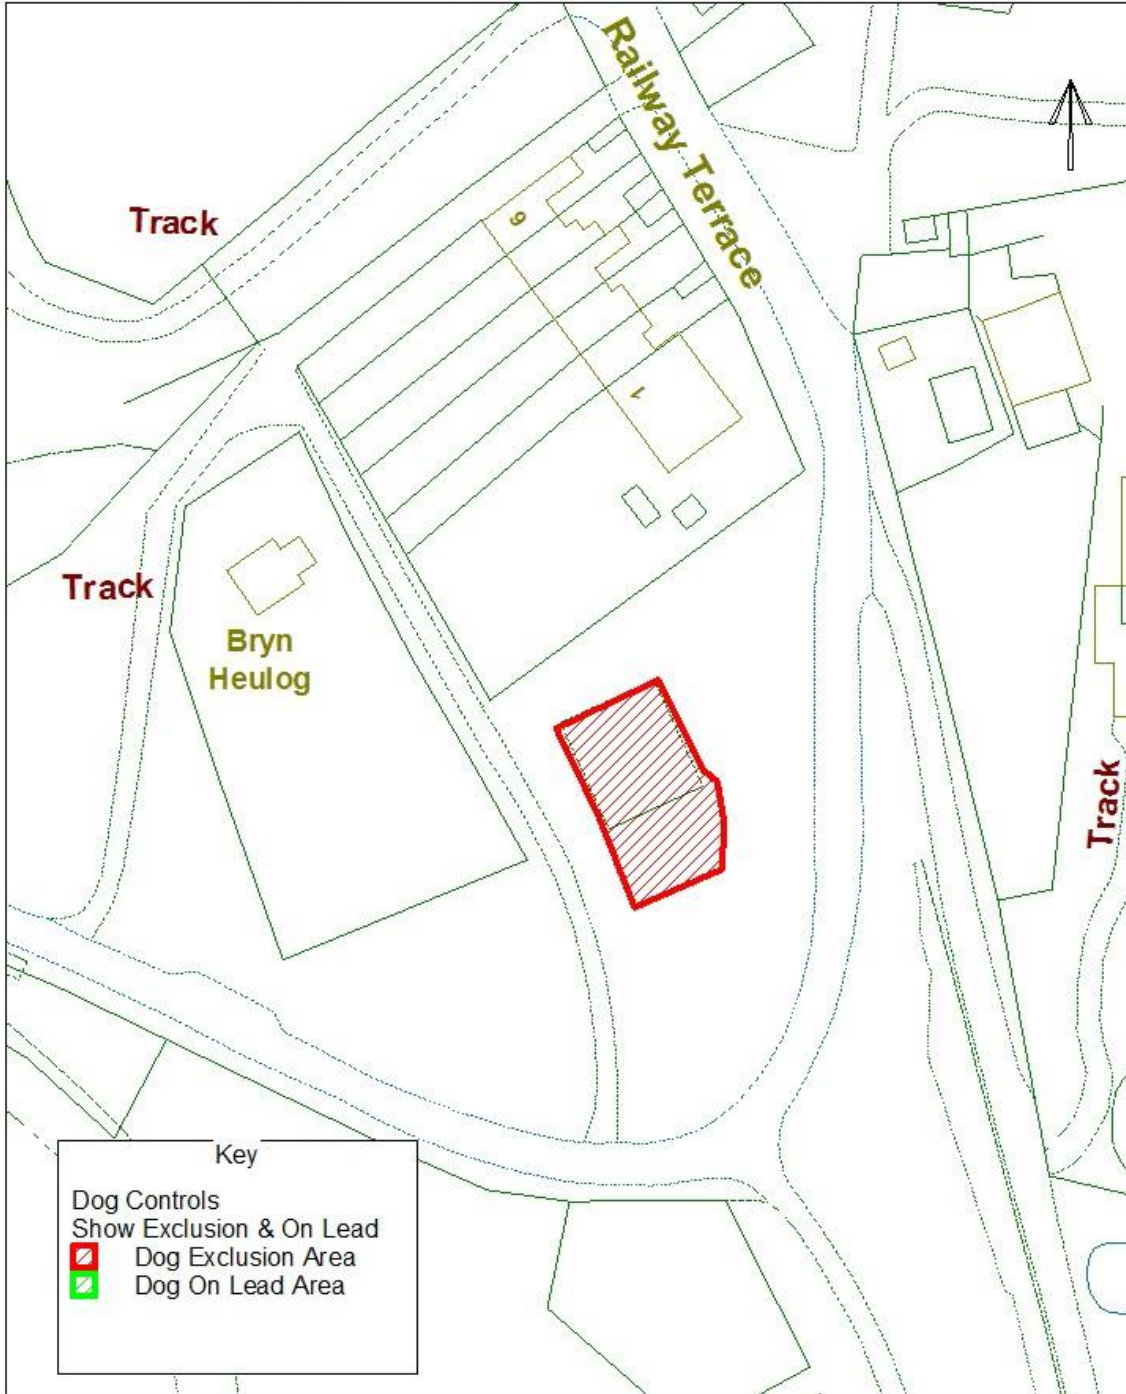

Blaenau Gwent County Borough Council

Dog Controls - Public Space Protection Order

Order Ref. No: PSPO-DC-096

Site Name: Playground at Upper Trefil, Railway Terrace, Trefil, Tredegar.

Easting: 312208 Northing: 212757

Atgynhwyd o Fapanil Ordnance Survey osodol Rhwyd Llyda Eri (Cwmwl y Ffynonau) y Gwmwl y Ffynonau. Yn eiddo atgynhwyd heb awdurdod yr eiddo Rhwyd y Gwmwl y Ffynonau a gall arwain at enghyd neu osodol sŵl. BGDCB - LA09002L.