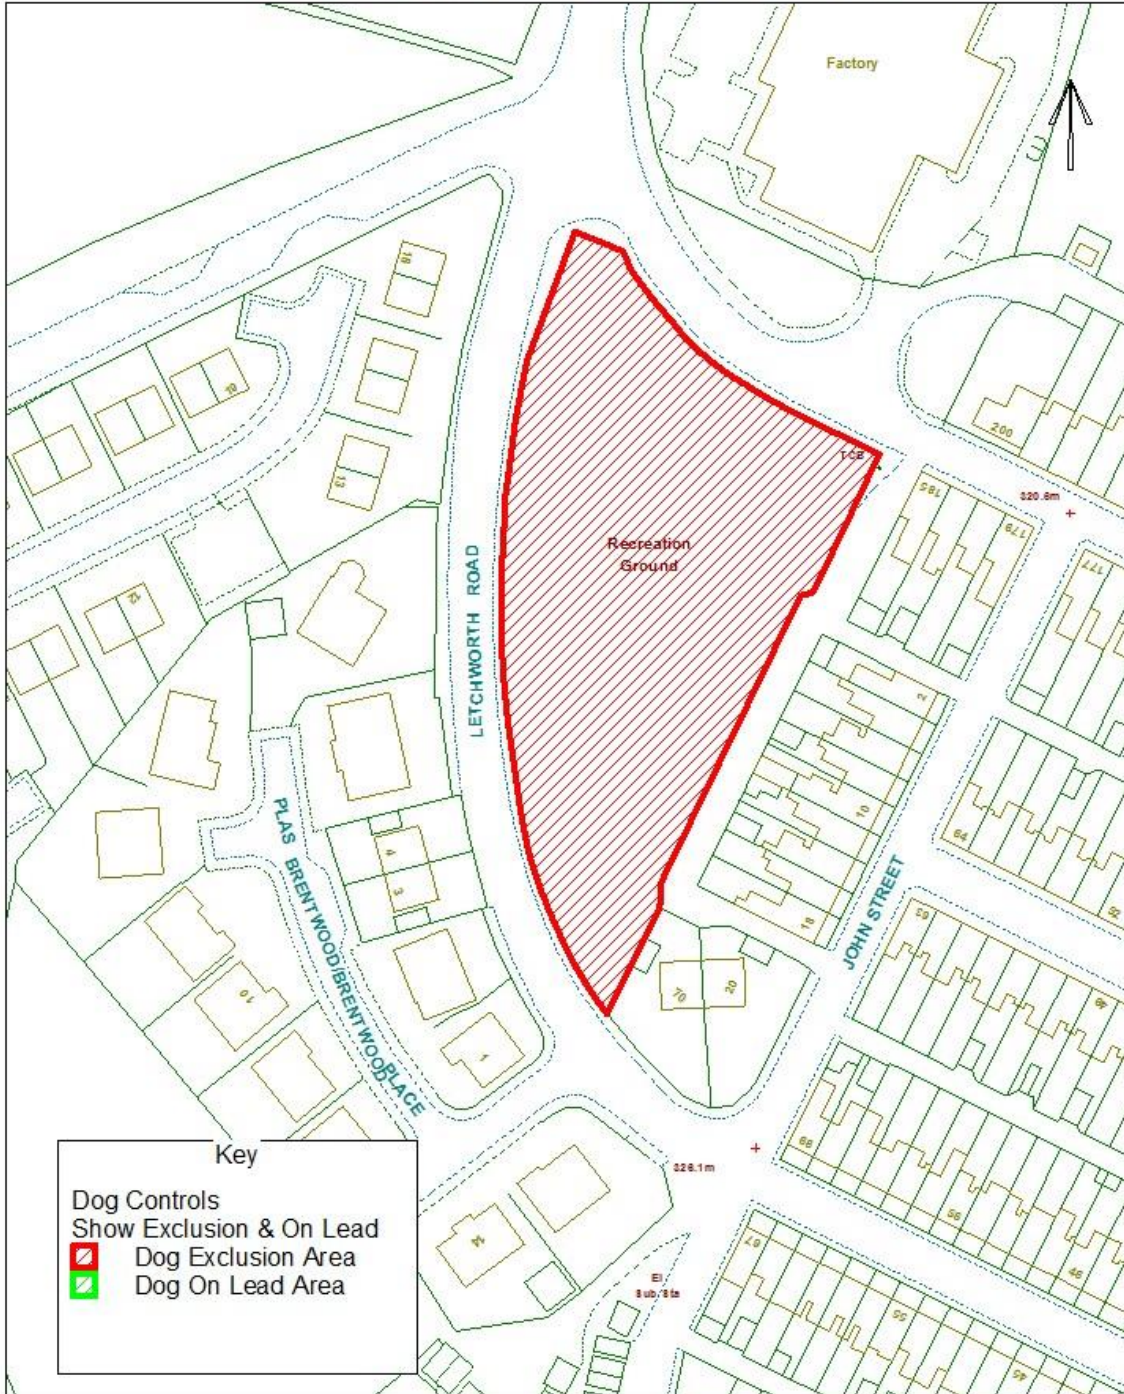

Blaenau Gwent County Borough Council

Dog Controls - Public Space Protection Order

Order Ref. No: PSPO-DC-081

Site Name: Recreation Ground at Letchworth Road, Ebbw Vale.

Easting: 316174 Northing: 210184

Reproduced from the Ordnance Survey Mapping with the permission of Her Majesty's Stationary Office (C) Crown Copyright. Unauthorised reproduction infringes Crown Copyright and may lead to prosecution or civil proceedings. BGDCB - LA06002L.

Agpwyddir o Fapan'r Ordnance Survey osodolir Rheolwr Llywodraethol (c) Hawlfraint y Gwlad. Yn eiddo agpwyddir heb awdurdod yr eiddo Hawlfraint y Gwlad a gall arwain at enghyd neu oeroster sifil. BGDCB - LA06002L.

Reproduced from the Ordnance Survey Mapping with the permission of Her Majesty's Stationary Office (C) Crown Copyright. Unauthorised reproduction infringes Crown Copyright and may lead to prosecution or civil proceedings. BGCC - LA09002L.