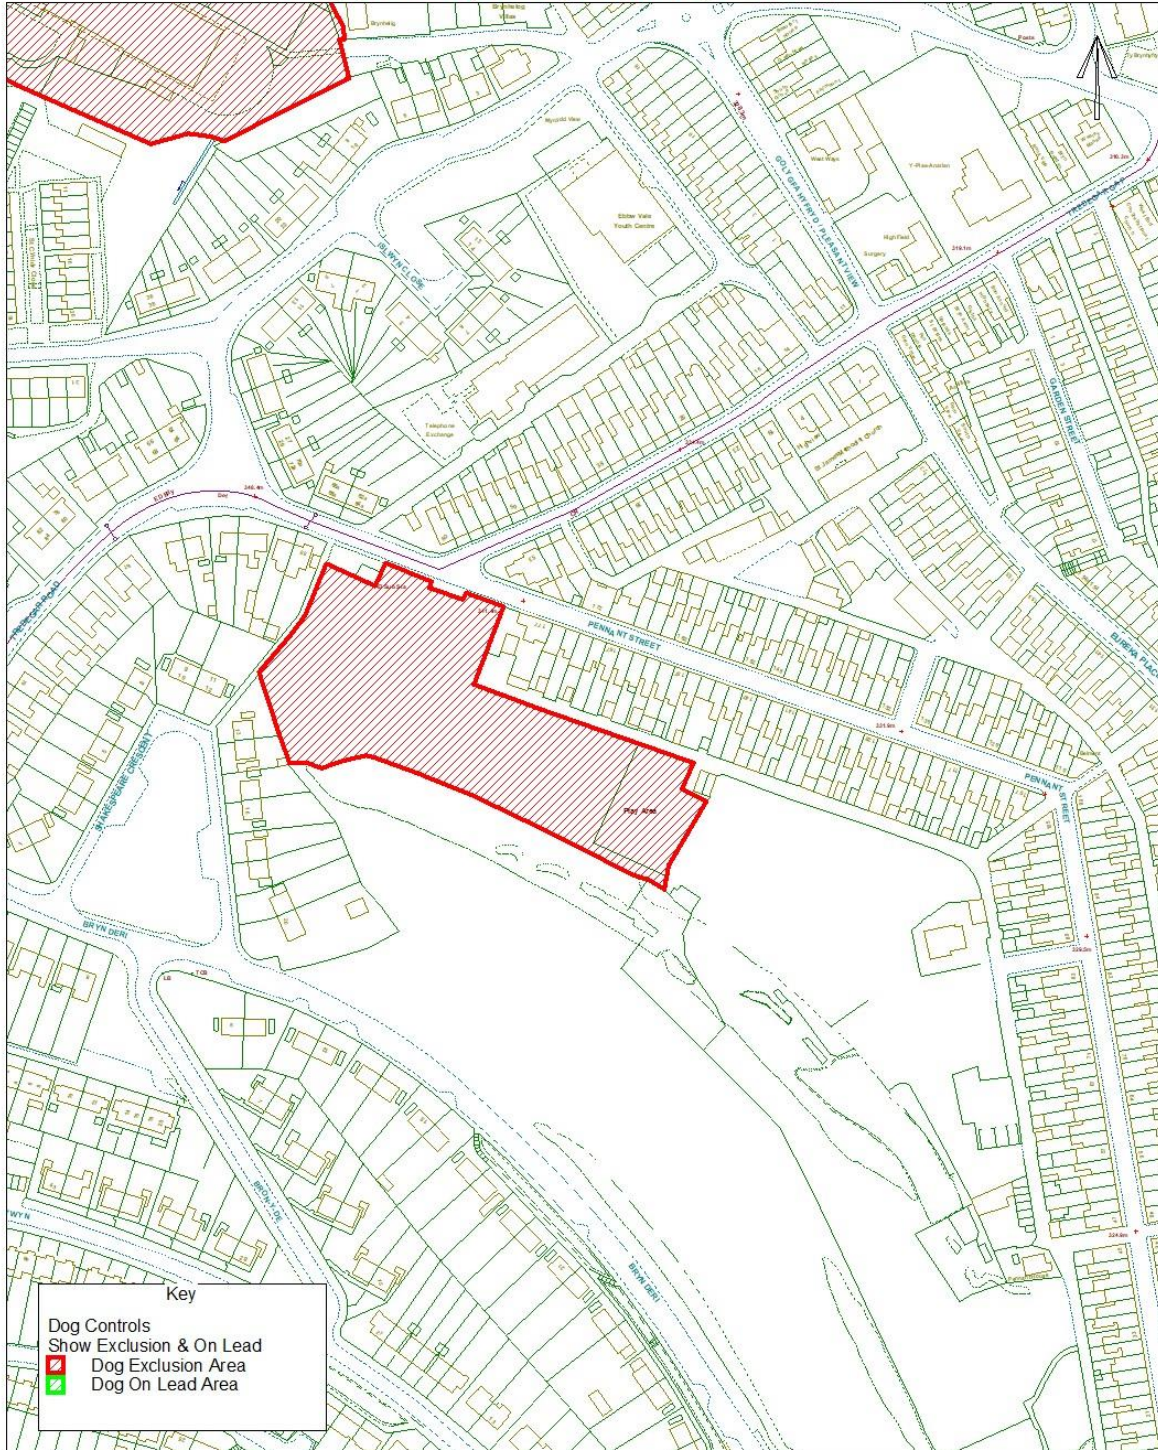

Blaenau Gwent County Borough Council

Dog Controls - Public Space Protection Order

Order Ref. No:	PSP0-DC-083
Site Name:	Recreation ground at Pennant Street, Ebbw Vale.
Easting:	316435
Northing:	209625